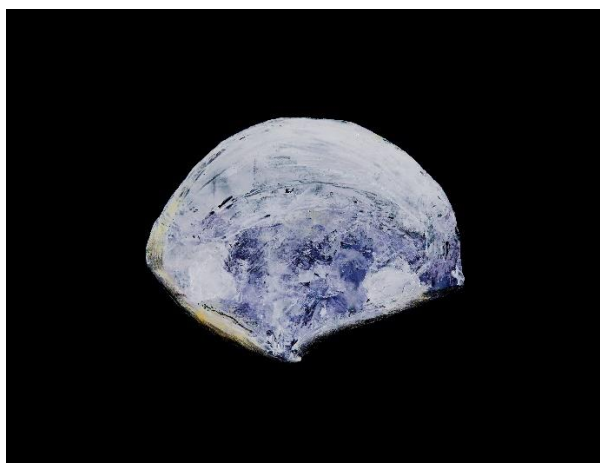

A4 \$120

A3 \$180

Jewellery of the Sea

Acrylic on paper

Paper size 290 x 210

Float mounted on black archival mat with non reflective UV glass and black frame

Finished work size 360 x 280

\$550.

14. Pearly Shell

17. Pearl Blue

16. Rock Oyster

15. Blue Conch

Available as Prints A4 size \$120ea

Maruia Falls

Mixed media acrylic on canvas

Size 610 x 460