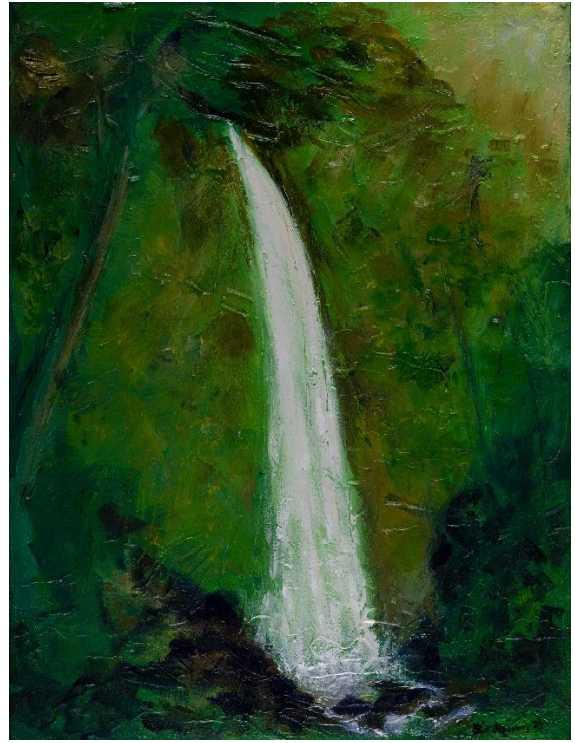

14. Pearly Shell

17. Pearl Blue

16. Rock Oyster

15. Blue Conch

Available as Prints A4 size \$120ea

Maruia Falls

Mixed media acrylic on canvas

Size 610 x 460

\$850

24.

Stirling Falls, Milford Sound

Mixed media acrylic on canvas

Size 610 x 460

\$850

25.

Wainui Falls, Golden Bay

26.

Whisky Falls, Lake Rotoiti

27.

Whispering Falls, Hackett Creek, Tasman

28.

\$850ea / set (5) \$3400.

Trawlers

Acrylic on canvas