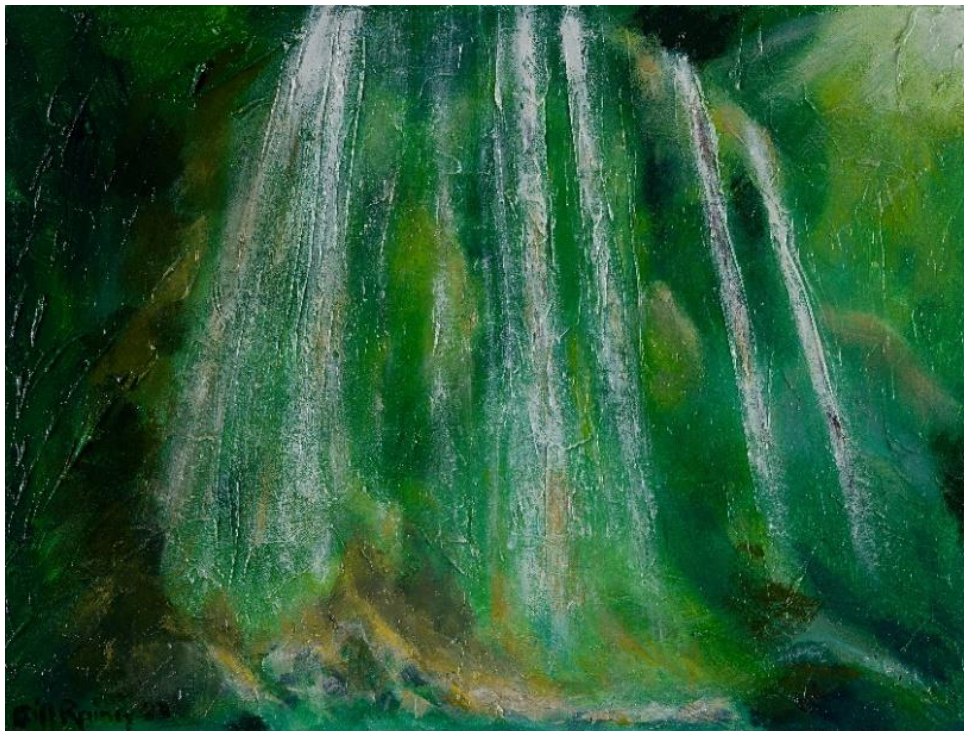

14. Pearly Shell

17. Pearl Blue

16. Rock Oyster

15. Blue Conch

Available as Prints A4 size \$120ea

Maruia Falls

Mixed media acrylic on canvas

Size 610 x 460

\$850

24.

Stirling Falls, Milford Sound

Mixed media acrylic on canvas

Size 610 x 460

\$850

25.

Wainui Falls, Golden Bay

26.

Whisky Falls, Lake Rotoiti

27.

Whispering Falls, Hackett Creek, Tasman

28.

\$850ea / set (5) \$3400.

Trawlers

Acrylic on canvas