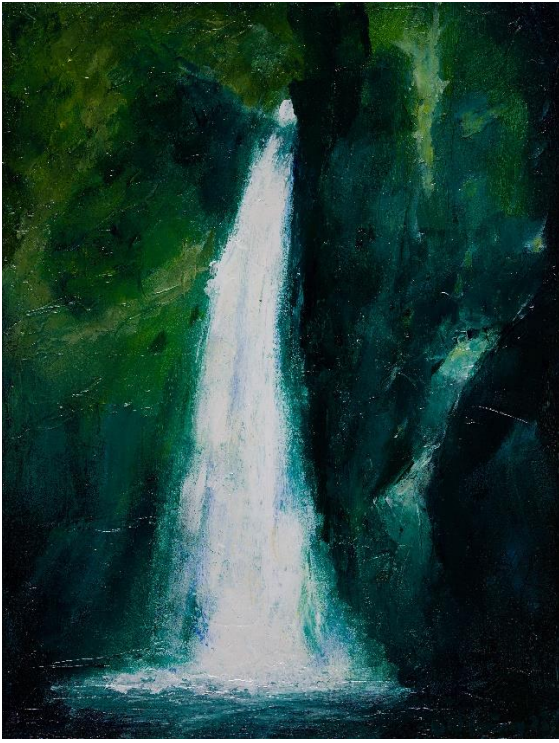

14. Pearly Shell

17. Pearl Blue

16. Rock Oyster

15. Blue Conch

Available as Prints A4 size \$120ea

Maruia Falls

Mixed media acrylic on canvas

Size 610 x 460

\$850

24.

Stirling Falls, Milford Sound

Mixed media acrylic on canvas

Size 610 x 460

\$850

25.

Wainui Falls, Golden Bay

26.

Whisky Falls, Lake Rotoiti

27.

Whispering Falls, Hackett Creek, Tasman

28.

\$850ea / set (5) \$3400.

Trawlers

Acrylic on canvas