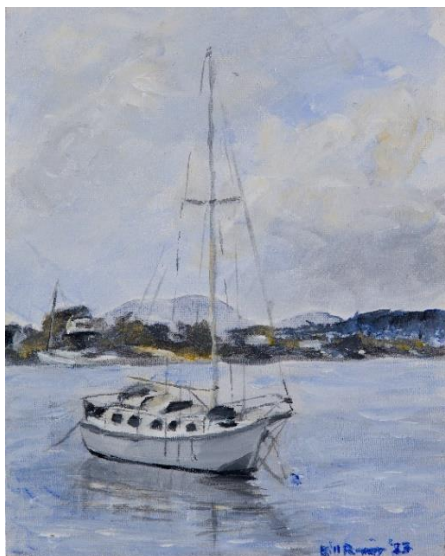

Combined size 1015 x 2280

Prints

A3 and A4 size guide printed on 300g, bright white, cotton rag-based water-resistant textured matte paper acid free and lignin free.

A4 \$120ea

A3 \$180ea \$540set

Sailing Boat Collection

Acrylic on canvas mounts images are 250 x 200

Float Framed behind glass in white finished size 380 x 340

\$550.

12. Bowsprit, Monaco

13. Bilge Keeler, Monaco

09. Sitting Cat, Monaco

10. Grounded, Monaco

11. Tide's Out, Monaco