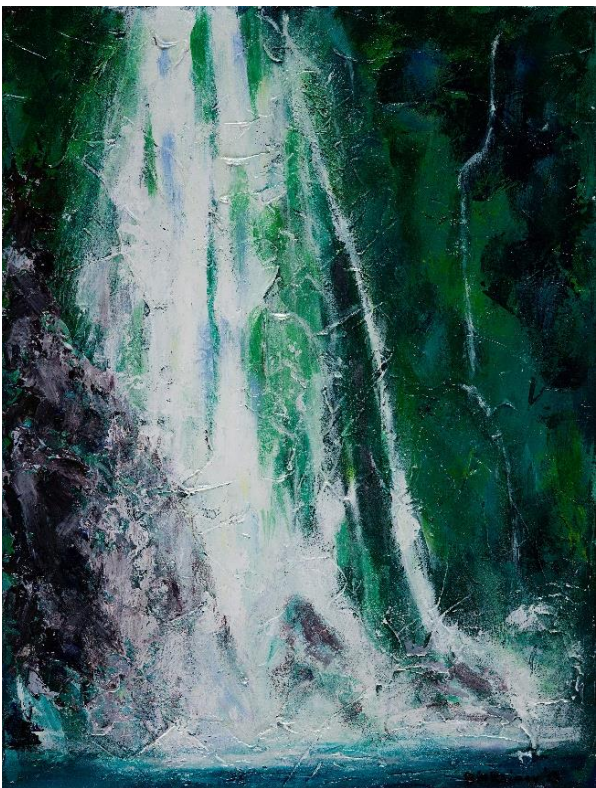

14. Pearly Shell

17. Pearl Blue

16. Rock Oyster

15. Blue Conch

Available as Prints A4 size \$120ea

Maruia Falls

Mixed media acrylic on canvas

Size 610 x 460

\$850

24.

Stirling Falls, Milford Sound

Mixed media acrylic on canvas

Size 610 x 460

\$850

25.

Wainui Falls, Golden Bay