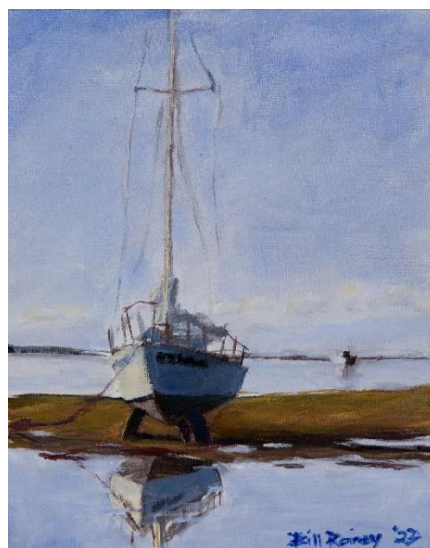

Combined size 1015 x 2280

Prints

A3 and A4 size guide printed on 300g, bright white, cotton rag-based water-resistant textured matte paper acid free and lignin free.

A4 \$120ea

A3 \$180ea \$540set

Sailing Boat Collection

Acrylic on canvas mounts images are 250 x 200

Float Framed behind glass in white finished size 380 x 340

\$550.

12. Bowsprit, Monaco

13. Bilge Keeler, Monaco

09. Sitting Cat, Monaco

10. Grounded, Monaco

11. Tide's Out, Monaco