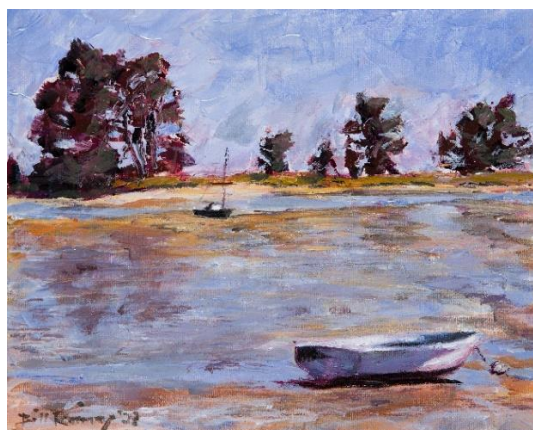

Combined size 1015 x 2280

Prints

A3 and A4 size guide printed on 300g, bright white, cotton rag-based water-resistant textured matte paper acid free and lignin free.

A4 \$120ea

A3 \$180ea \$540set

Sailing Boat Collection

Acrylic on canvas mounts images are 250 x 200

Float Framed behind glass in white finished size 380 x 340

\$550.

12. Bowsprit, Monaco

13. Bilge Keeler, Monaco

09. Sitting Cat, Monaco

10. Grounded, Monaco

11. Tide's Out, Monaco