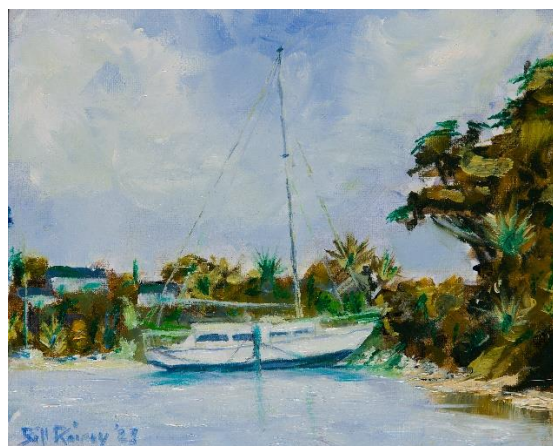

Combined size 1015 x 2280

Prints

A3 and A4 size guide printed on 300g, bright white, cotton rag-based water-resistant textured matte paper acid free and lignin free.

A4 \$120ea

A3 \$180ea \$540set

Sailing Boat Collection

Acrylic on canvas mounts images are 250 x 200

Float Framed behind glass in white finished size 380 x 340

\$550.

12. Bowsprit, Monaco

13. Bilge Keeler, Monaco

09. Sitting Cat, Monaco

10. Grounded, Monaco

11. Tide's Out, Monaco

Crowded Deck, Monaco

Acrylic on Paper Framed

Image size 410 x 300

Float framed on White – finished size 540 x 430

\$750.

18.

Prints

All works are available in print format ranging in sizes from A3 to A4 size printed on 300g, bright white, cotton rag-based water-resistant textured matte paper acid free and lignin free.