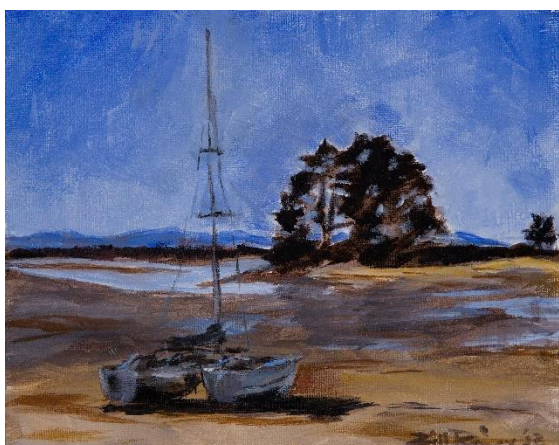

Acrylic on canvas mounts images are 250 x 200

Float Framed behind glass in white finished size 380 x 340

\$550.

12. Bowsprit, Monaco

13. Bilge Keeler, Monaco

09. Sitting Cat, Monaco

10. Grounded, Monaco

11. Tide's Out, Monaco